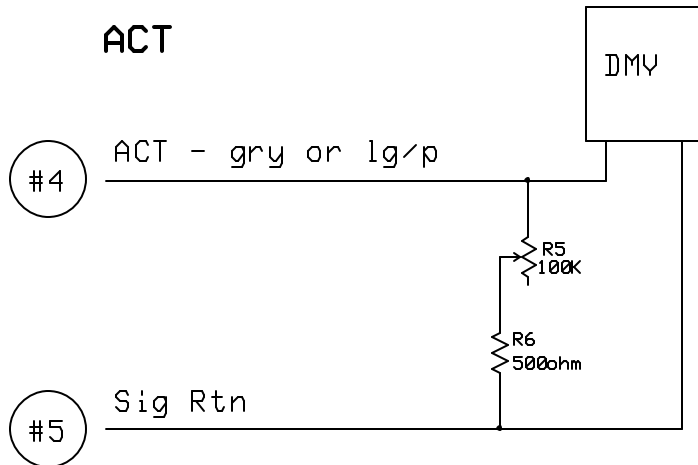

**MAF** (actual output: 0v to 5.34v)

**ACT**

**TPS** (actual output: .45v to 5.0v)

**ECT**

#8 Terminal is left blank

11-22-09