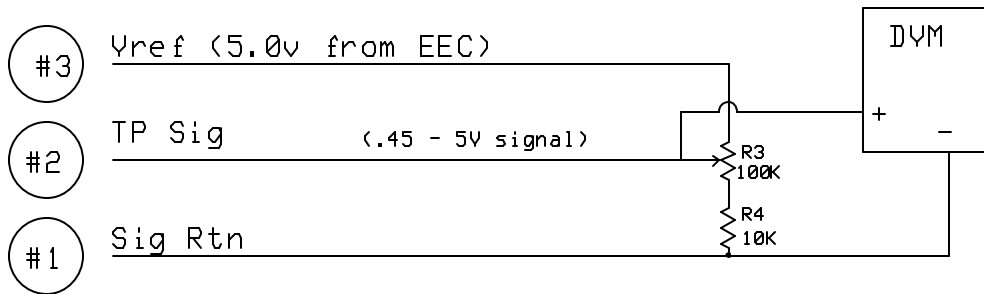

**MAF** (actual output: 0v to 5.34v)

**ACT**

**TPS** (actual output: .45v to 5.0v)

**ECT**

#8 Terminal is left blank

11-22-09