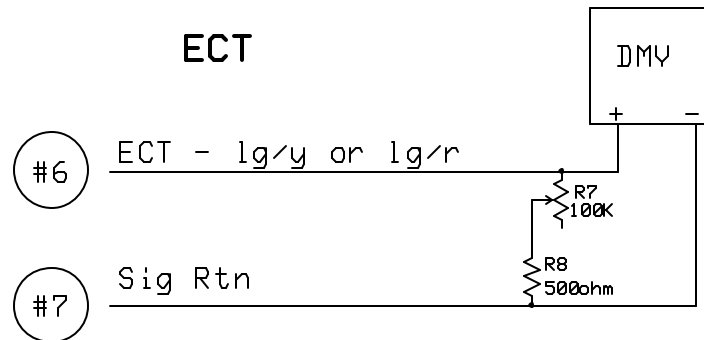

**MAF** (actual output: 0v to 5.34v)

**ACT**

**TPS** (actual output: .45v to 5.0v)

**ECT**

#8 Terminal is left blank

11-22-09