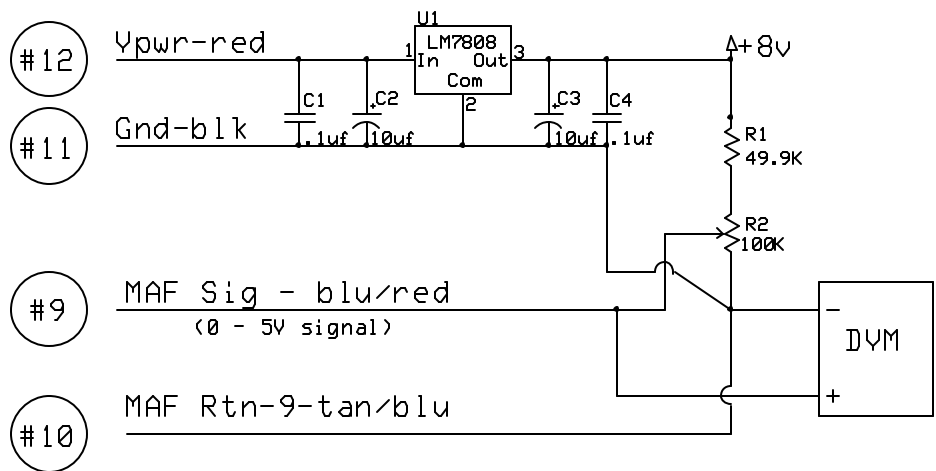

**MAF** (actual output: 0v to 5.34v)

**ACT**

**TPS** (actual output: .45v to 5.0v)

**ECT**

#8 Terminal is left blank

11-22-09