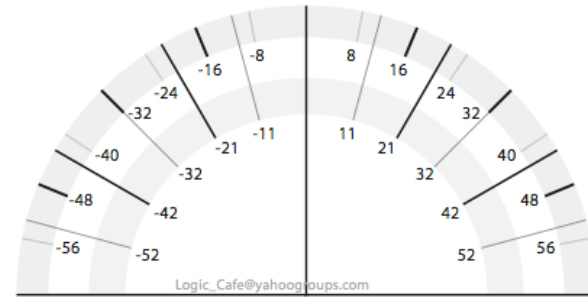

song	status	tempo

Virtual Instruments

instrument	bank	patch #	patch name	saved sep	pan	level	mono / stereo
1							
2							
3							
4							
5							
6							
7							
8							
9							
10							
11							
12							
13							
14							
15							
16							
17							
18							
19							
20							
21							
22							
23							
24							

Audio Tracks

track	pan	level	mono / stereo
1			
2			
3			
4			
5			
6			
7			
8			
9			
10			
11			
12			
13			
14			
15			
16			
17			
18			
19			
20			
21			
22			
23			
24			