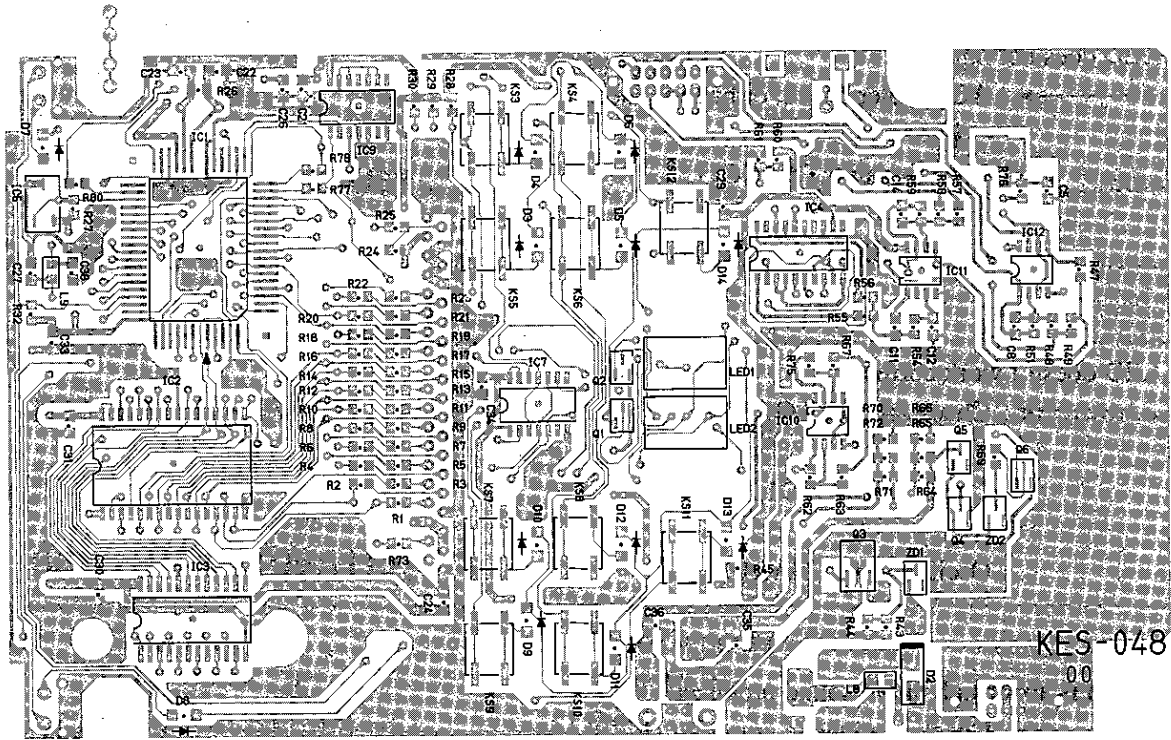

SESSION TRAINER

KAWAI *Pocketband*

SERVICE MANUAL

KAWAI

Kawai Musical Instruments
Manufacturing Co., Ltd.

CONTENTS

1. SEMICONDUCTORS LIST.....	1
2. TROUBLESHOOTING	2
3. PRINTED WIRING BOARD.....	3
4. KES-048 (1) CIRCUIT.....	4

1. SEMICONDUCTORS LIST

IC	K014-FP KP097-M7DP LC3517 BML-15 HD74HC 00FP HD74HC 32FP HD74HC 74FP TD62583AF LC78815M HA17558F NJM4556M-B PST 529EMT	Tone Generator Mask ROM RAM Logic IC Logic IC Logic IC LED Driver D/A Converter Op-Amp Headphone-Amp Reset IC
Tr	2SD1620 2SA1655 DTC323TK	Transistor Transistor Transistor

3. PRINTED WIRING BOARD

4. KES-048 (1) CIRCUIT

KES-048 (2) CIRCUIT