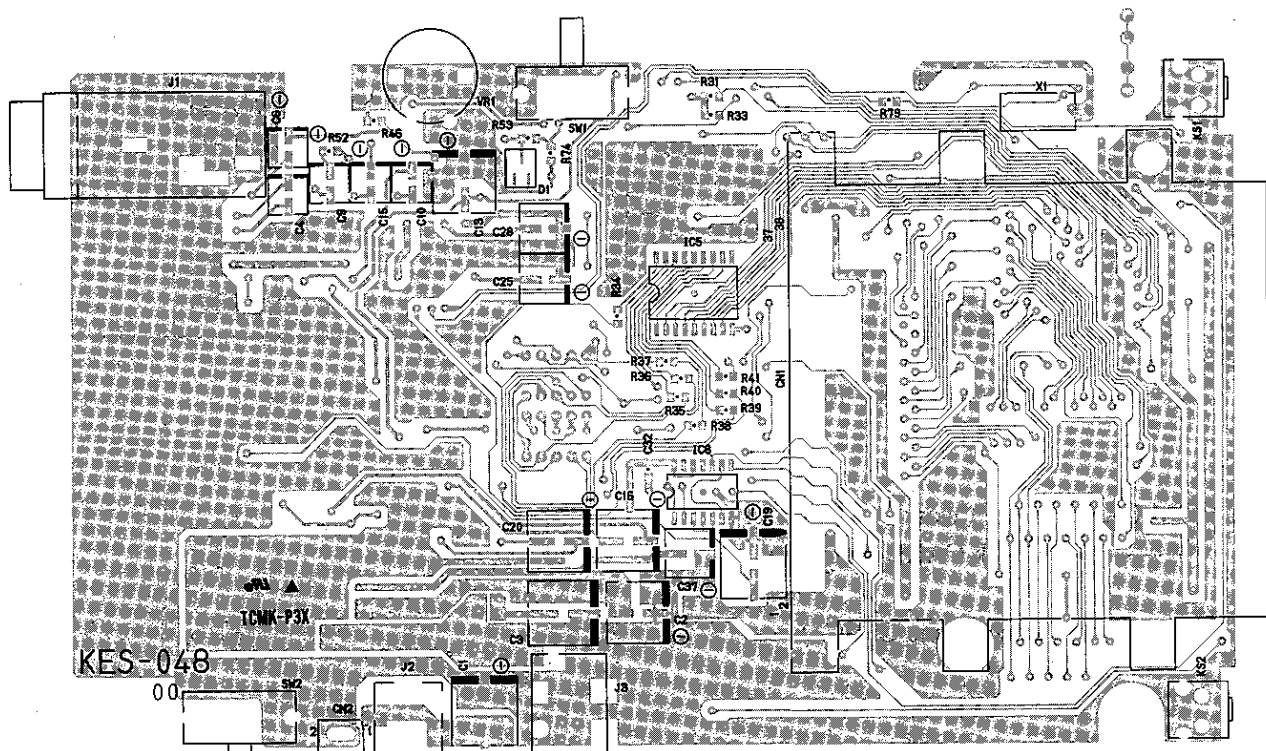

SESSION TRAINER

KAWAI *Pocketband*

SERVICE MANUAL

KAWAI

Kawai Musical Instruments
Manufacturing Co., Ltd.

CONTENTS

1. SEMICONDUCTORS LIST.....	1
2. TROUBLESHOOTING	2
3. PRINTED WIRING BOARD.....	3
4. KES-048 (1) CIRCUIT.....	4

1. SEMICONDUCTORS LIST

IC	K014-FP KP097-M7DP LC3517 BML-15 HD74HC 00FP HD74HC 32FP HD74HC 74FP TD62583AF LC78815M HA17558F NJM4556M-B PST 529EMT	Tone Generator Mask ROM RAM Logic IC Logic IC Logic IC LED Driver D/A Converter Op-Amp Headphone-Amp Reset IC
Tr	2SD1620 2SA1655 DTC323TK	Transistor Transistor Transistor

3. PRINTED WIRING BOARD

4. KES-048 (1) CIRCUIT

KES-048 (2) CIRCUIT