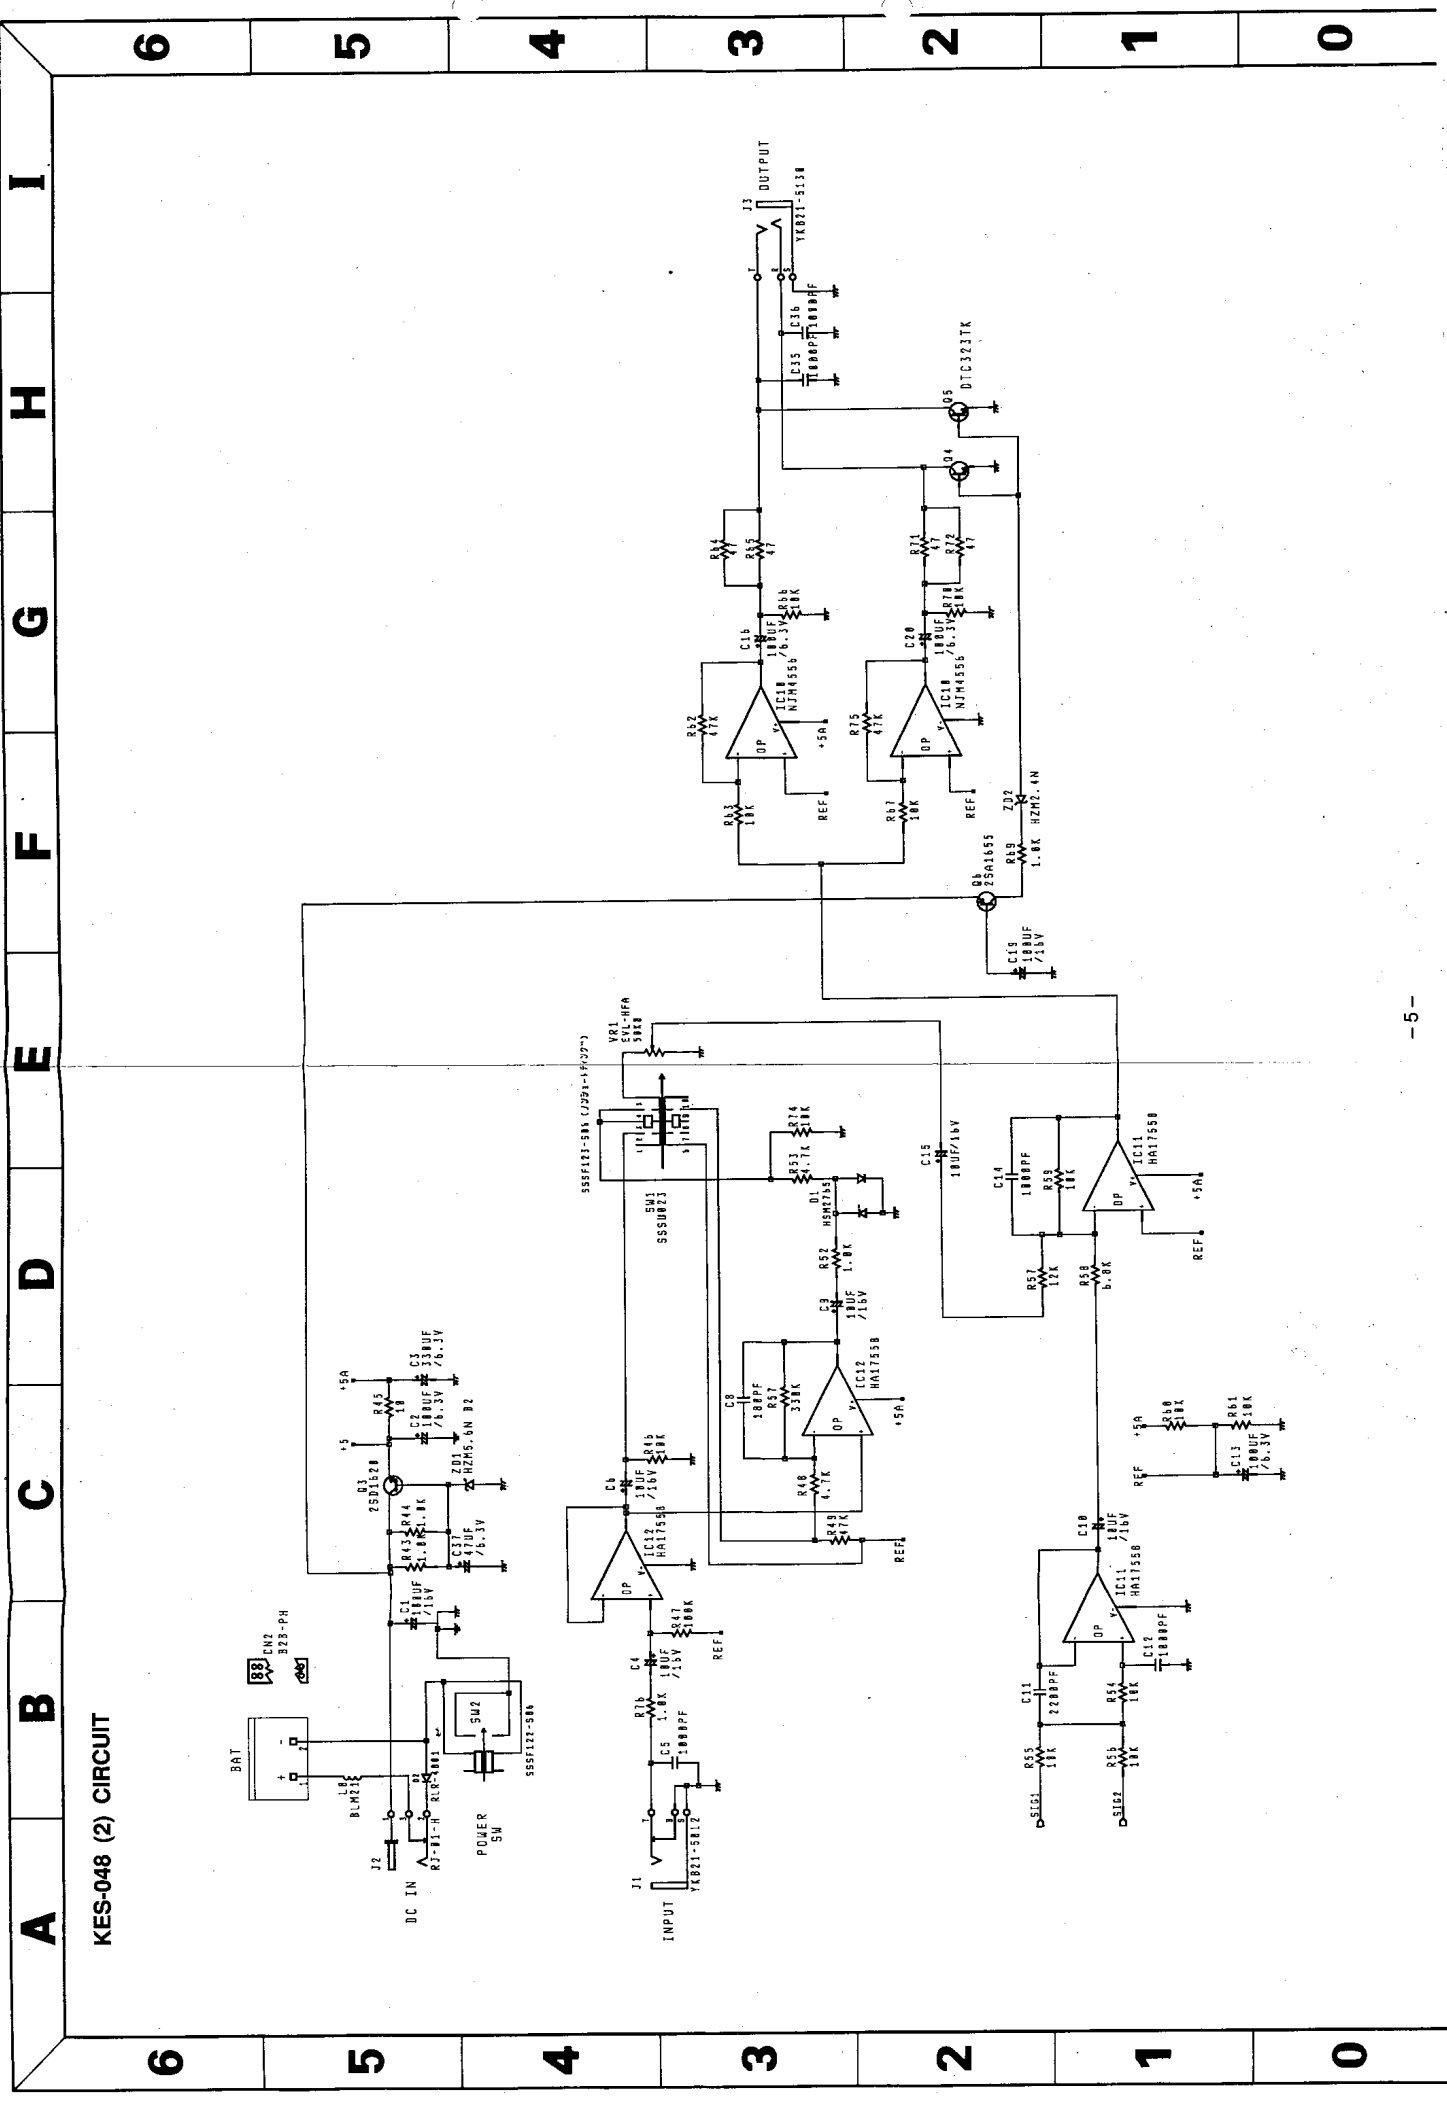

1. SEMICONDUCTORS LIST

IC	K014-FP KP097-M7DP LC3517 BML-15 HD74HC 00FP HD74HC 32FP HD74HC 74FP TD62583AF LC78815M HA17558F NJM4556M-B PST 529EMT	Tone Generator Mask ROM RAM Logic IC Logic IC Logic IC LED Driver D/A Converter Op-Amp Headphone-Amp Reset IC
Tr	2SD1620 2SA1655 DTC323TK	Transistor Transistor Transistor

3. PRINTED WIRING BOARD

4. KES-048 (1) CIRCUIT

KES-048 (2) CIRCUIT