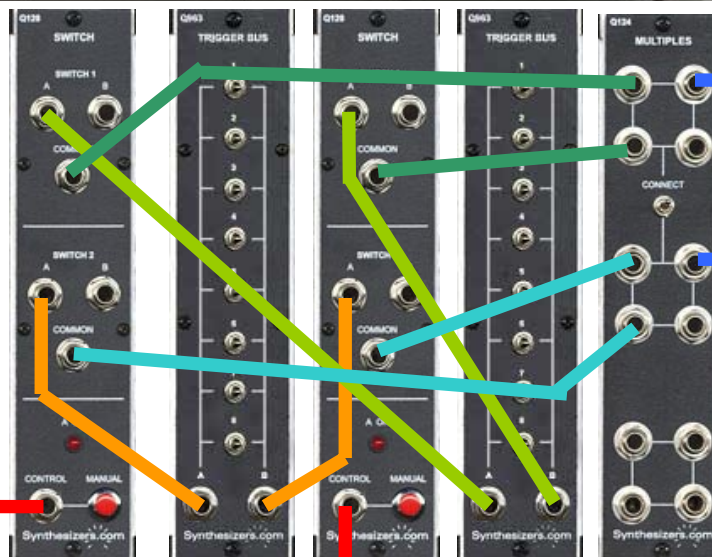

8th note triggers

Selecting "A" for any stage on the trigger busses gives a single trigger for that voice on that stage, while selecting "B" for any stage gives a double trigger (i.e. ratchet).

trigger for voice #1

trigger for voice #2

16th note triggers